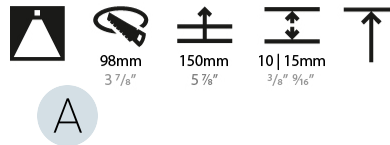

GENERAL

Series: Bioniq
Subseries: Bioniq Round Deep
Brand: Prolicht
Division: Architectural
Mounting Type: Recessed
Mounting Location: Ceiling
Subcategory: Downlight

PHYSICAL

Shape: Round
Diameter (mm): 107
Diameter (in): 4 3/16
Height (mm): 130
Height (in): 5 1/8
Ceiling Thickness (mm): 10 / 12.5 / 15
Ceiling Thickness (in): 3/8 or 1/2 or 9/16
Min. Recessing Depth (mm): 150
Min. Recessing Depth (in): 5 7/8
Light Distribution: Downlight
Weight (kg): 0.506
Weight (lbs): 1.12
Fixture Finish: SSR / BKV / CWI / CRY / HAB / LAG / UFT / ITA / RUA / RUR / MIC / FTG / MYG / TWT / LOD / PUS / FRO / FUP / KIA / POP / BLS / SPG / MEY / GOH / GUM / CHC / COM / ABZ / JAG / OBR / MOS / ROR
Fixture Material: Aluminum Die Cast
Cut-out Measurements: 98mm / 3 7/8"

ELECTRICAL

Lamp Type: LED (Zhaga Standard)
Total Output Wattage (W): 15
Dimming: Dali Dimming
Driver Included: No
Driver Location: Recessed Housing
Driver Type: Constant Current - 120Vac
Housing: See components
Input Voltage (V): 120
Constant Current (MA): 350

LED

Number of LEDs: 1
Color Temperature (°K): Warm Dim
Max. Delivered Lumen (lm): 760
Nominal Lumen (lm): 1140
CRI: >90 CRI

OPTICAL

Reflector: 20 / 40 / 60

RATINGS AND CERTIFICATIONS

Certified By: Certified for North American Standards
IP rating: IP20